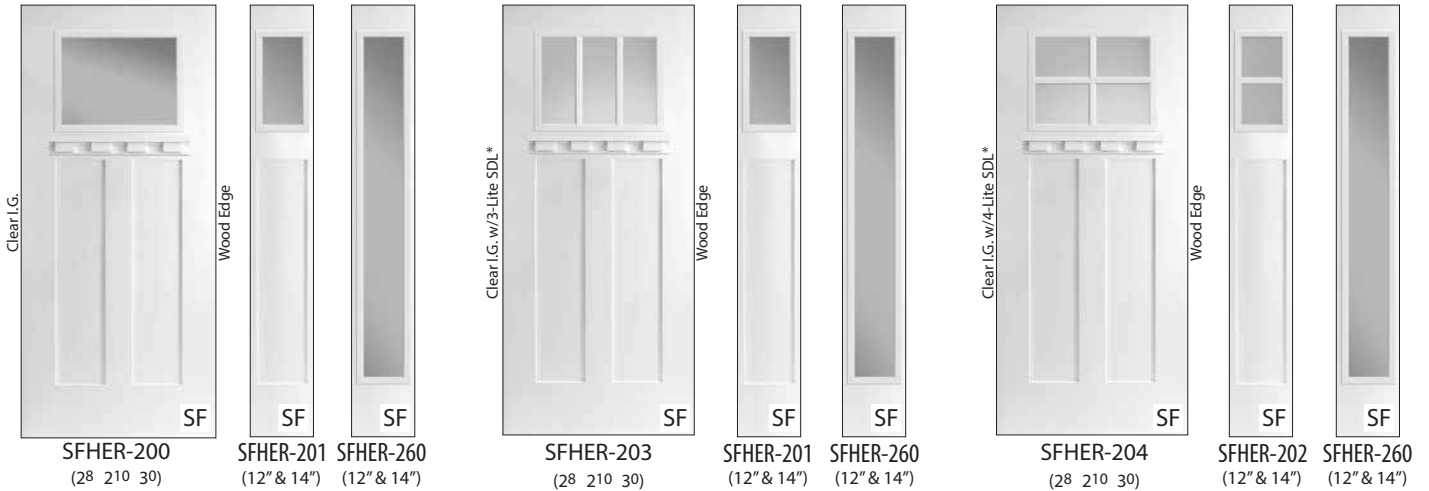

C-21P Craftsman Shelf

(Optional)

SF TF

6/8 & 8/0 Craftsman 4-Panel Collection

NO Door Shelf Available

Adelaide ADE-200 doors with Carbon paint.

SFHER-206 door with Cougar paint.

6/8 Smooth Fiberglass Heritage Craftsman