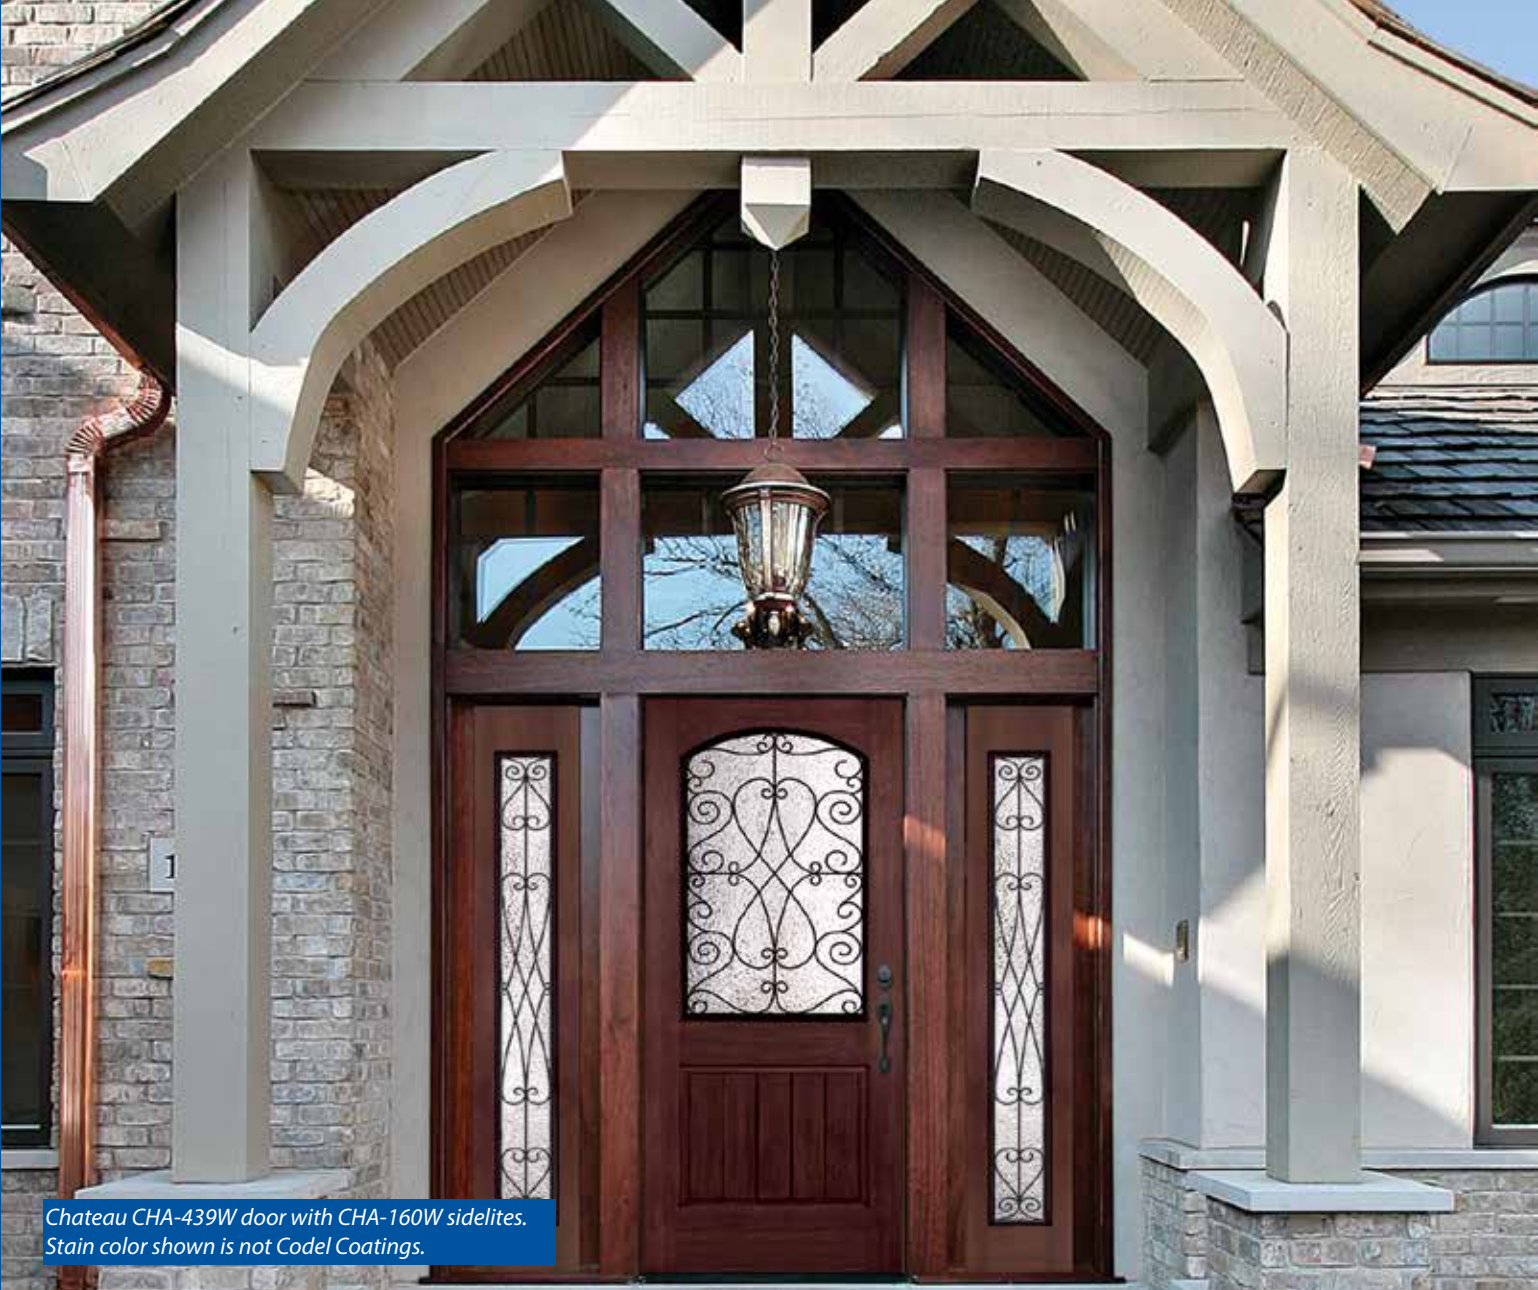

Chateau CHA-439W door with CHA-160W sidelites. Stain color shown is not Codel Coatings.

6/8 Rustic Fiberglass Collection "Rustic Hardwood" Grain