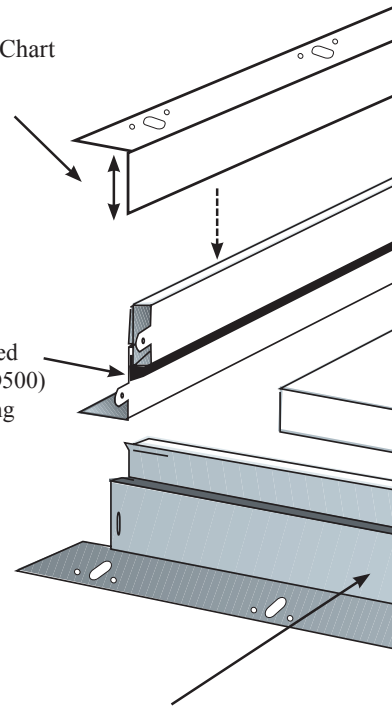

Prime Bright White EG
Galvanized 20-gauge steel to provide superior corrosion resistance and an optimal surface for painting

APPLICATIONS

- •Multi-Family •Assisted Living •Motel/Hotel •House to Garage •Garage to Exterior

FIRE LABELS

90 Minute Fire Rating - up to 3'0" x 6'8".

CLOSURE TEST In a 90-minute application, the door will close and latch from 18" if the following Fast-Frame components are used:

- QEBD500 Foam-Filled Compression Weatherstripping
- Factory Sweep • Adjustable T-Strike • Factory Supplied Sills

STRUCTURAL PERFORMANCE AND IMPACT RATING

Design pressure ratings are available for compliance with national, state and local wind load and/or missile requirements. Product approval under the Miami-Dade BCCO NOA or Intertek Testing Services/Warnock Hersey® programs.