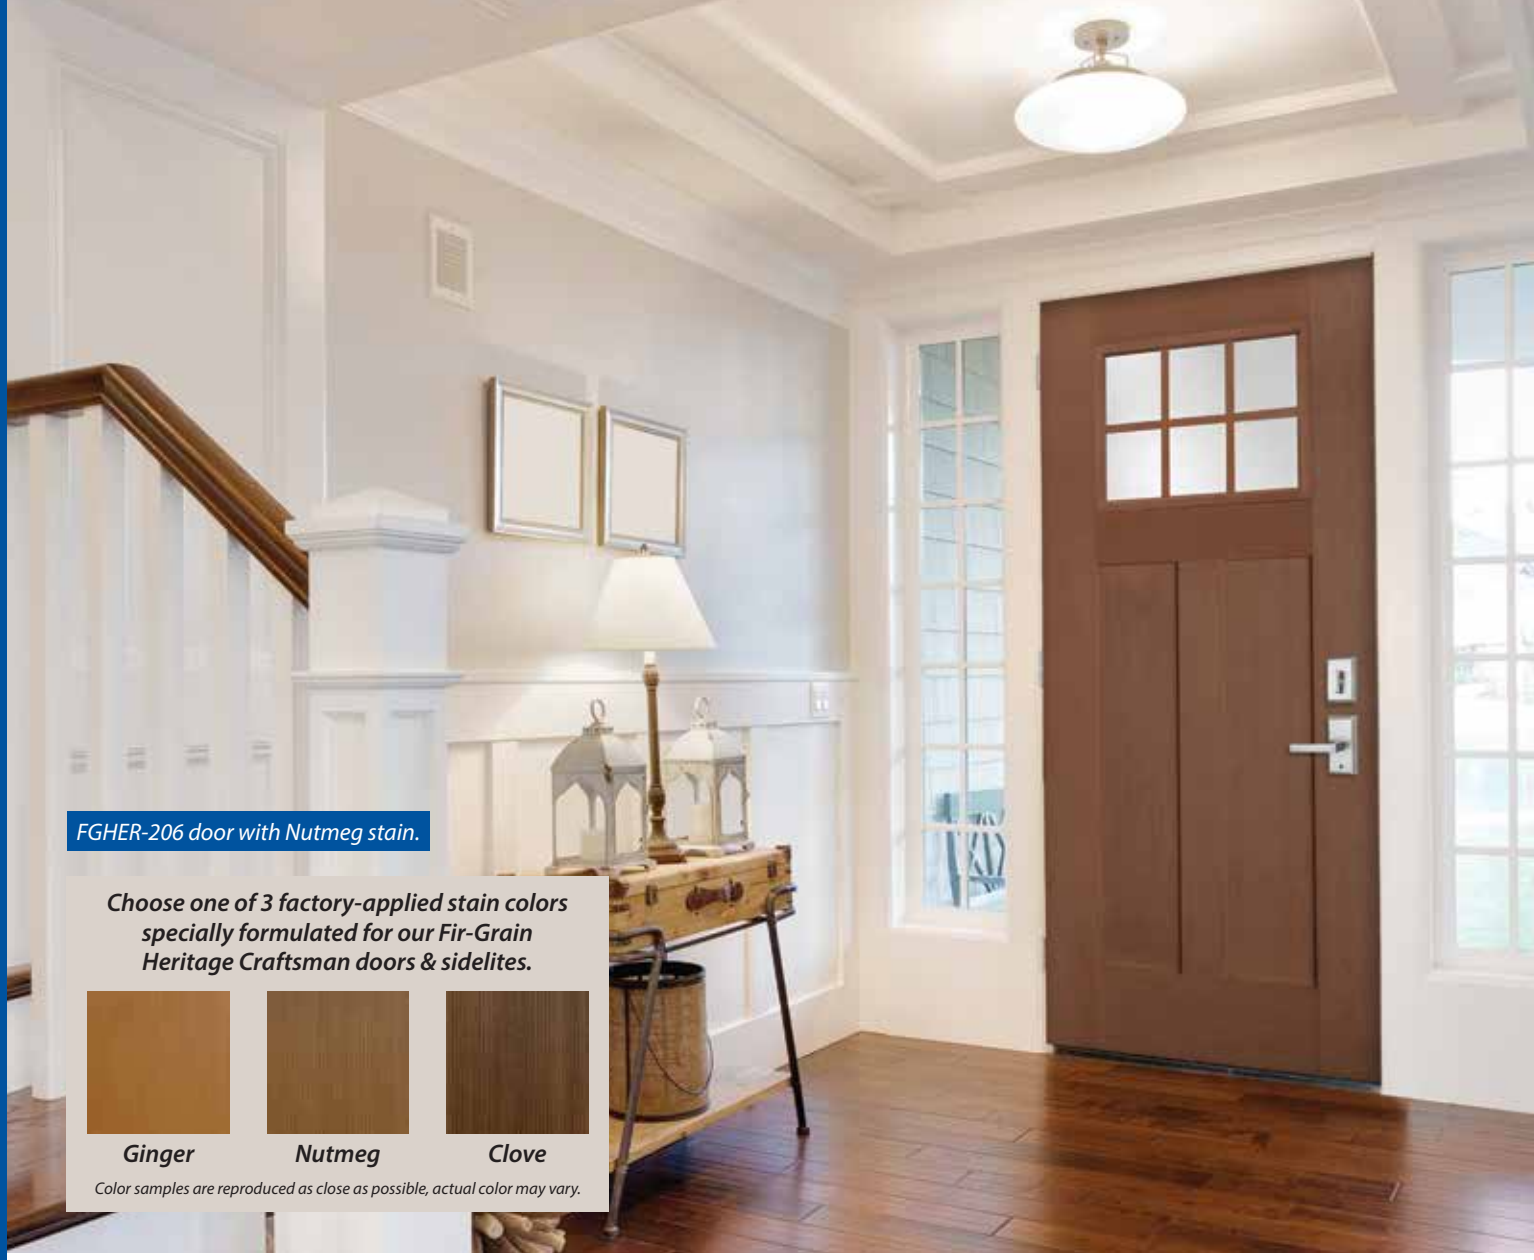

6/8 Fir-Grain Textured Fiberglass Heritage Craftsman

FGHER-206 door with Nutmeg stain.

Choose one of 3 factory-applied stain colors specially formulated for our Fir-Grain Heritage Craftsman doors & sidelites.

Color samples are reproduced as close as possible, actual color may vary.