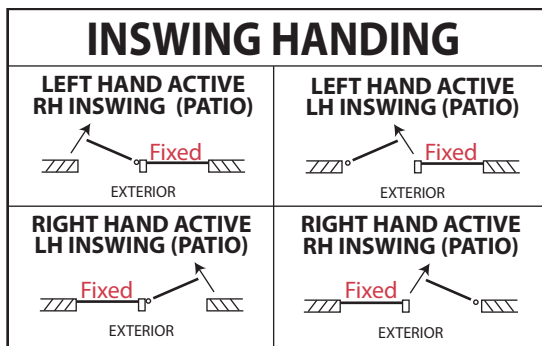

SINGLE-HINGED INSWING FIBERGLASS PATIO DOOR

The Single-Hinged Inswing Patio door provides the look of a double door, with the functionality of a single door. The “one-door-fixed/one-door-operable” configuration comes standard with a sliding screen, and is perfect for areas where interior space is limited. Available in a variety of sizes ranging from standard to retro-fit (EZ-Fit), the Single-Hinged Inswing Patio door is a great choice for new construction and remodel projects, alike.

(Outswing option also available with no sliding screen)

*Screen not available on outswings.