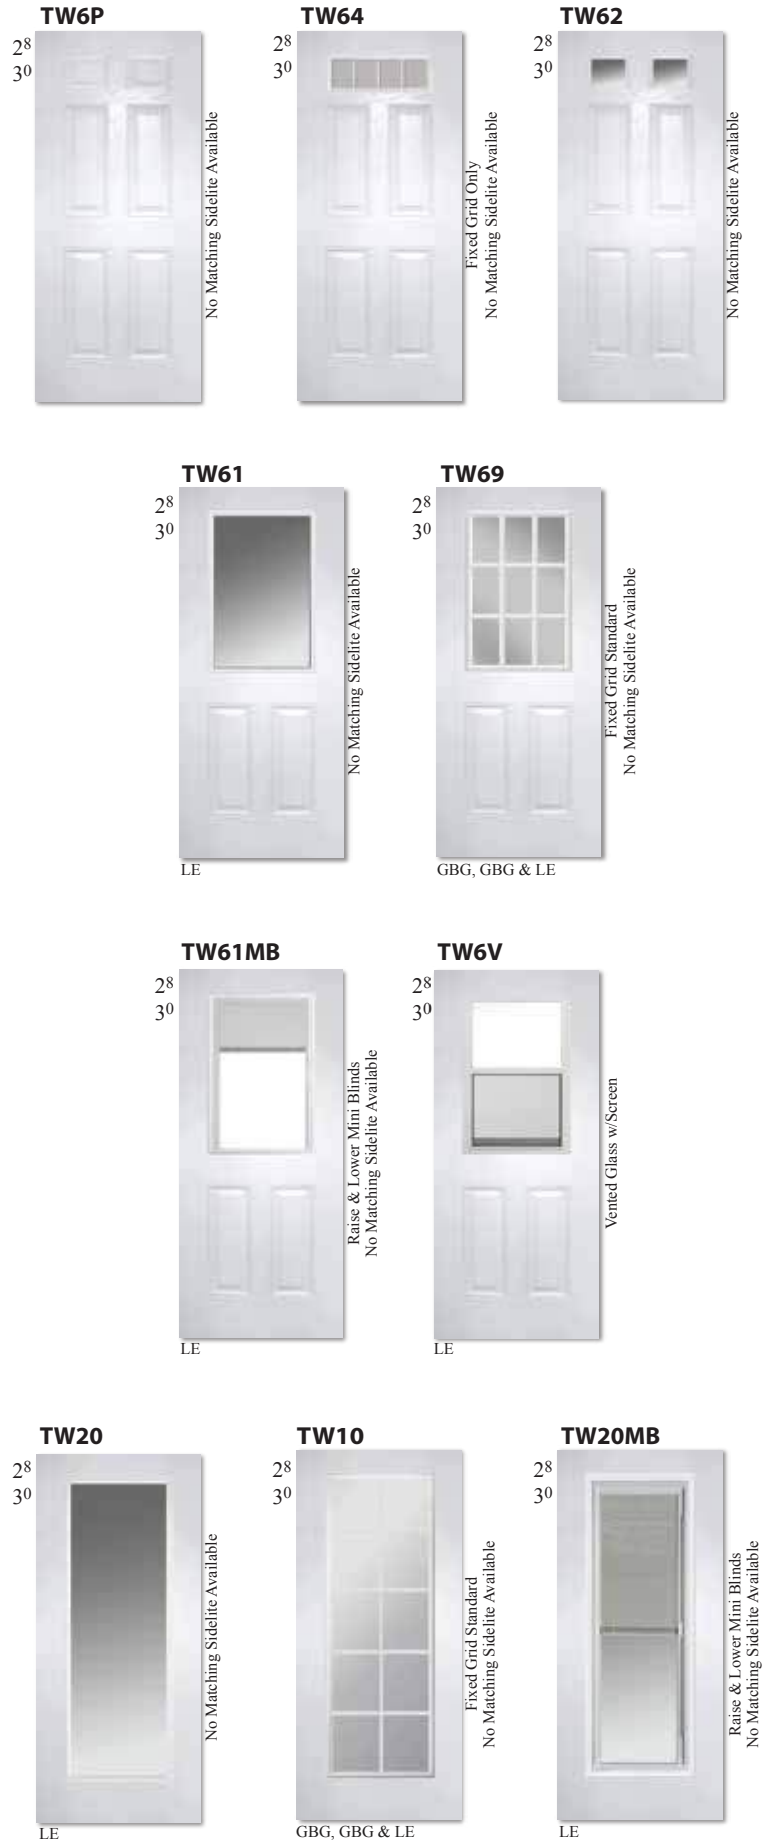

CODEL DOORS

"True White"

Oak Grain Textured Fiberglass Collection

Key Code Chart

GBG ..... Available w/Grids Between Glass

LE ..... Available w/Low-E Glass