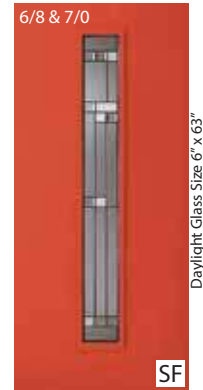

HAR-764C
6-8 (28 210 30 36)
7-0 (28 30 36)