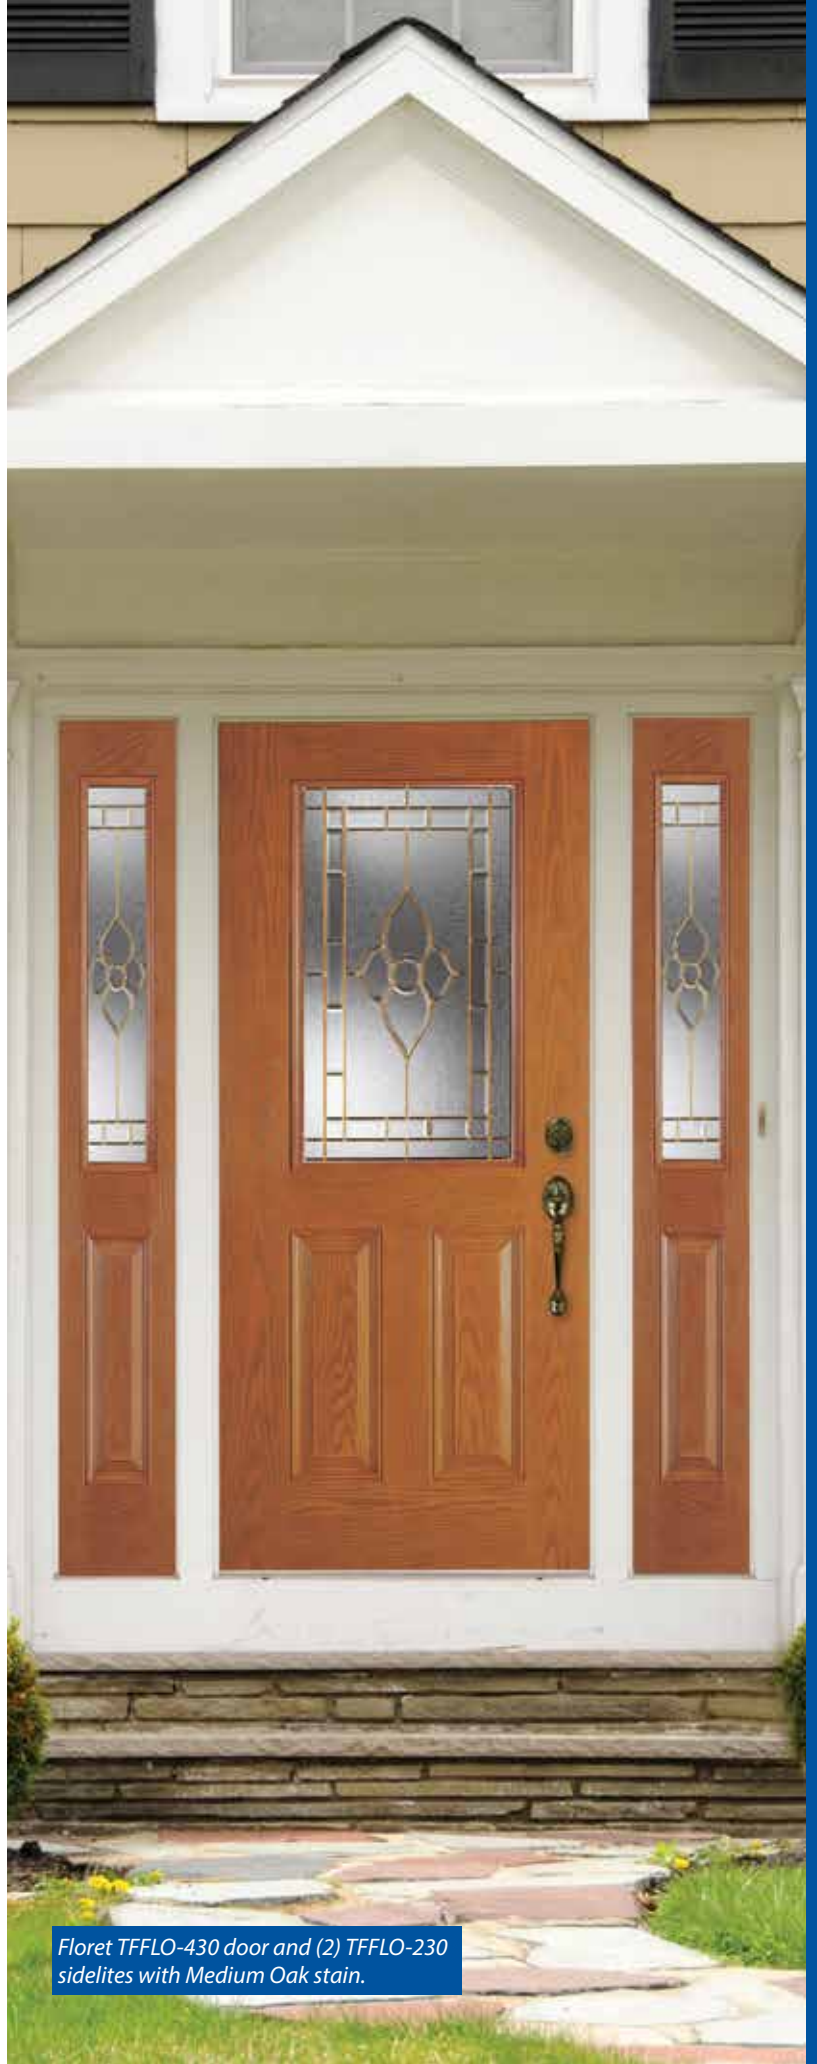

Floret TFFLO-430 door and (2) TFFLO-230
sidelites with Medium Oak stain.