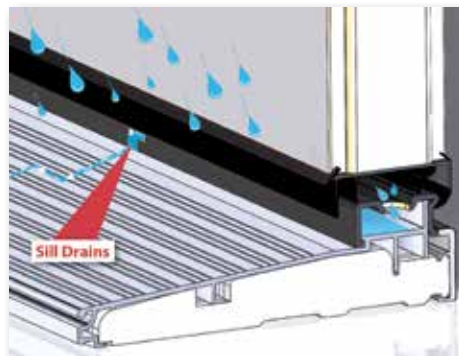

Quality Features

WeatherGuard Jamb

(Optional)
Composite jambs resist moisture, rotting, splitting and termites.

WaterShed Sill

(Optional)
Unique sill features are designed for better protection against leaks.