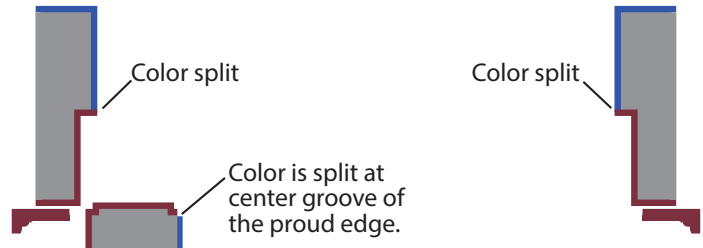

Outswing Unit - Split Finish

(Inside of Home)

(Outside of Home)

Color is split at center groove of the proud edge.