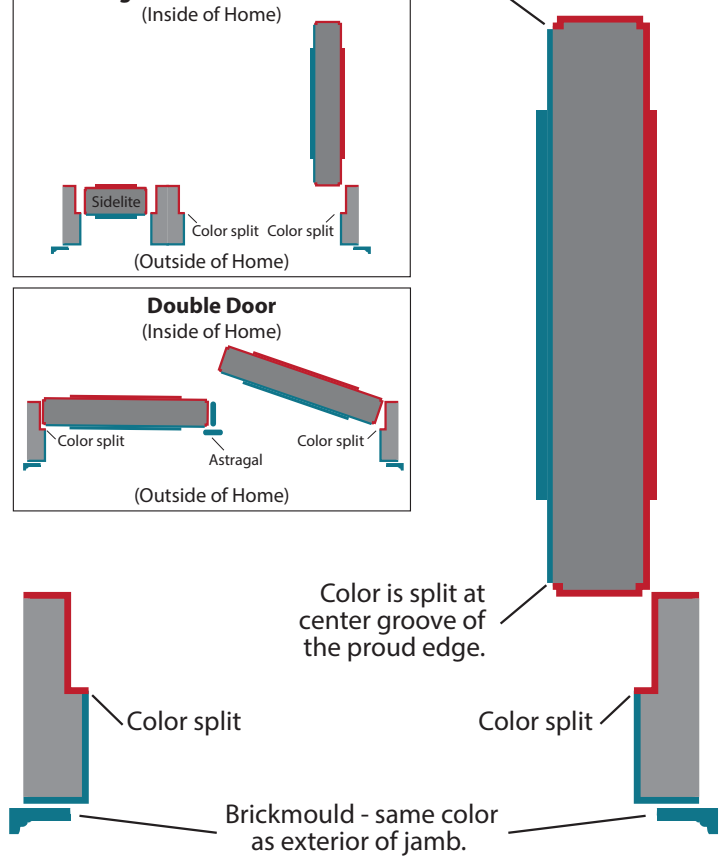

Color is split at center groove of the proud edge.

Color samples are reproduced as close as possible, actual color may vary.