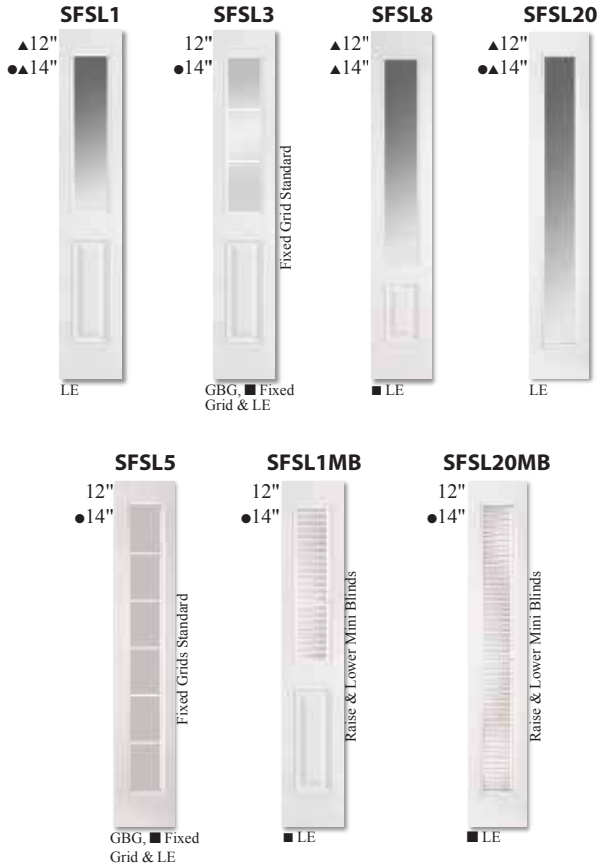

SF15 door. Paint color shown is not Codel Coatings.

**We Finish
What We Start!**