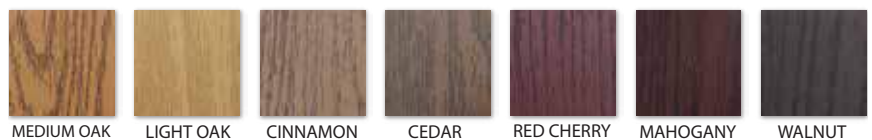

MEDIUM OAK LIGHT OAK CINNAMON CEDAR RED CHERRY MAHOGANY WALNUT

Color samples are reproduced as close as possible, actual color may vary.