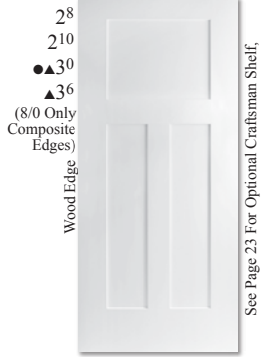

Smooth Fiberglass Collection

Key Code Chart

GBG ..... Available w/Grids between Glass

LE ..... Available w/Low-E Glass

● ..... Available in 7⁰ Height

▲ ..... Available in 8⁰ Height

■ ..... Extended Leadtime Required

◆ ..... Available w/Panic Blocking/
Closure Reinforcement (6-8 Only)

🔥 ..... 20-Min. Fire Rated (*6-8 Only, 3-0 Max Width.)

SF3PSHK

We Finish What We Start!