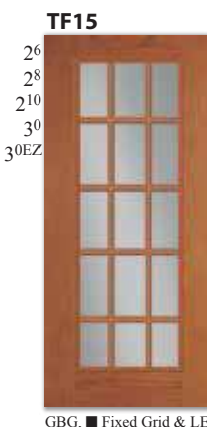

TF6SDL2P door with Cinnamon stain.

Key Code Chart

GBG Available w/Grids Between Glass

LE Available w/Low-E Glass

▲ Available in 8'0" Height

■ Available w/Extended Leadtime.

 20-Min. Fire Rated (6-8 Only)

Color samples are reproduced as close as possible, actual color may vary.