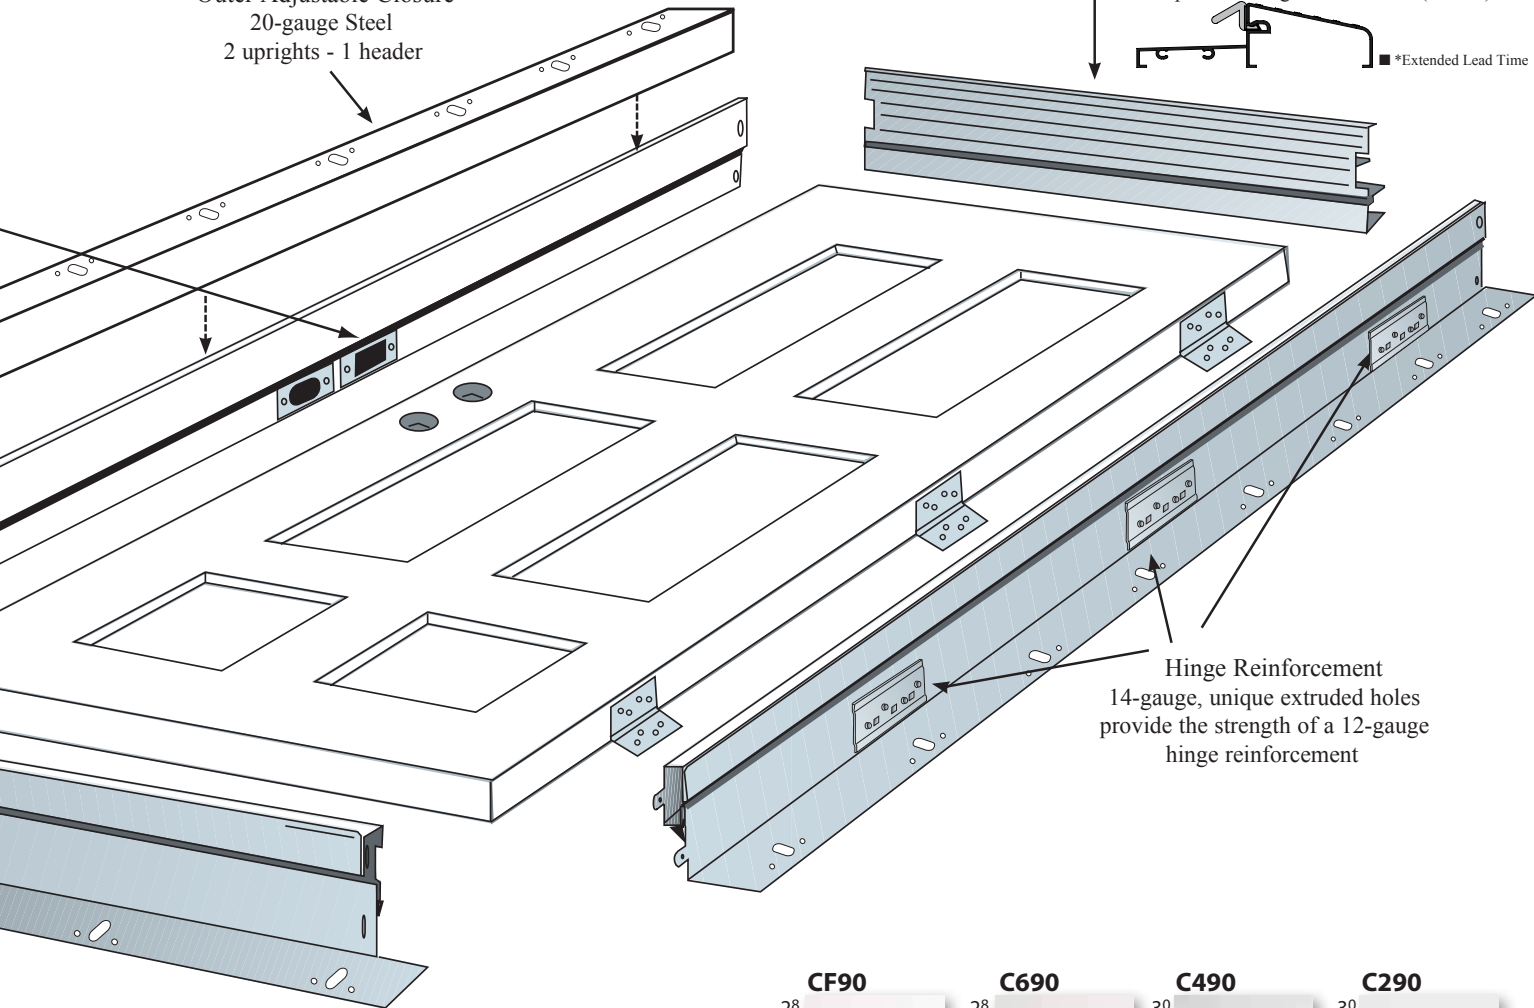

Door Handing

Outer Adjustable Closure
20-gauge Steel
2 uprights - 1 header

Hinge Reinforcement
14-gauge, unique extruded holes provide the strength of a 12-gauge hinge reinforcement

SILLS
Standard Inswing
Thermally broken - 5 5/8" width
Optional extenders for larger wall sizes
Note: Not for use on outswing applications.