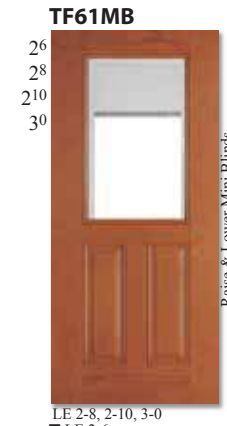

TF6SDL2P door with Cinnamon stain.

Key Code Chart

GBG Available w/Grids Between Glass

LE Available w/Low-E Glass

▲ Available in 8'0" Height

■ Available w/Extended Leadtime.

 20-Min. Fire Rated (6-8 Only)

Color samples are reproduced as close as possible, actual color may vary.