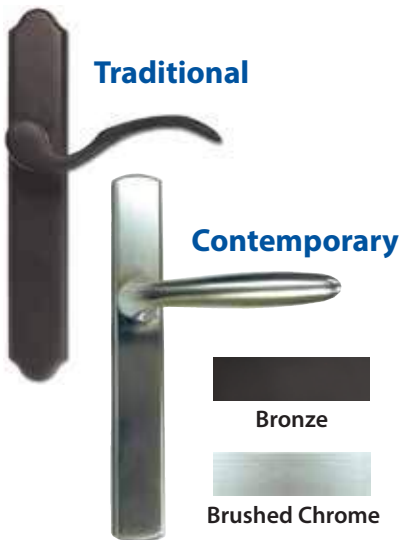

Traditional

Contemporary

Bronze

Brushed Chrome