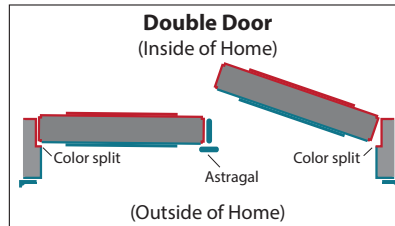

Inswing Split Finish (Optional)

Want one color on the outside of your door to complement your home's exterior and a different color on the inside to match your interior? Codel Doors offers 24 paint and 7 stain colors (see back cover) to customize your door for just the right look. Ask your Codel rep. for information.

Inswing (Exterior View)

Inswing Unit - Split Finish

Color is split at center groove of the proud edge.