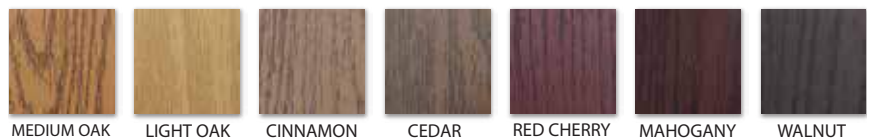

Color samples are reproduced as close as possible, actual color may vary.