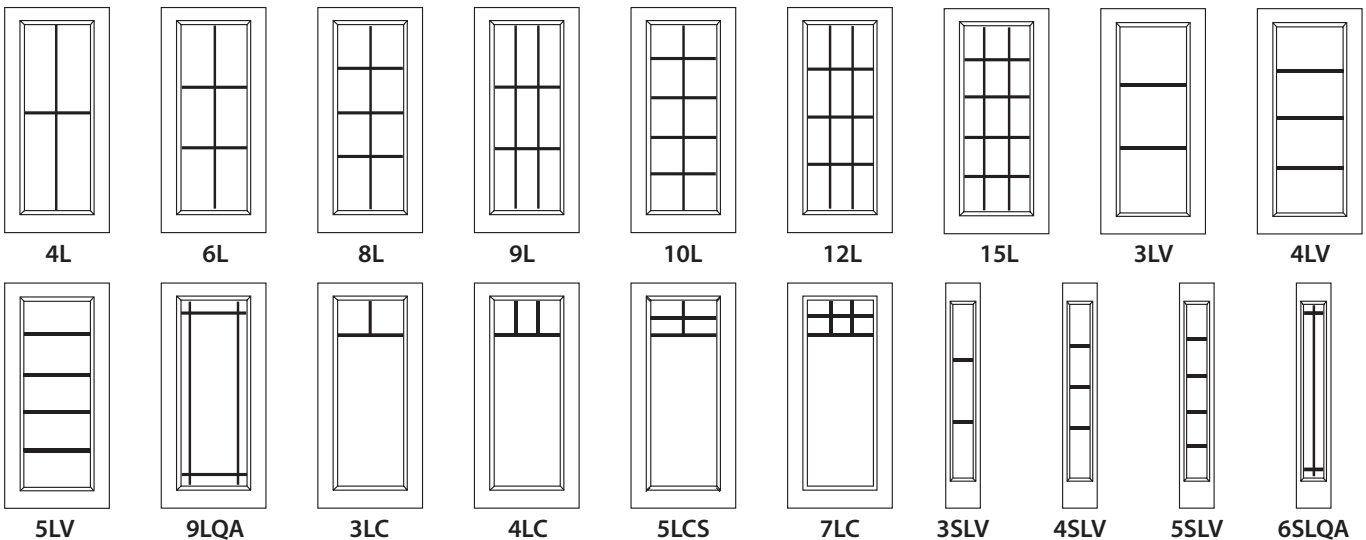

Oak Grain Textured Fiberglass Flush-Glazed Traditional Door & Sidelite Collection

- Available in 6/8, 7/0 & 8/0 Heights
- Extended Leadtime Required
- No Finishing Available on Traditional SDL Doors

OPTIONS

GLASS OPTIONS