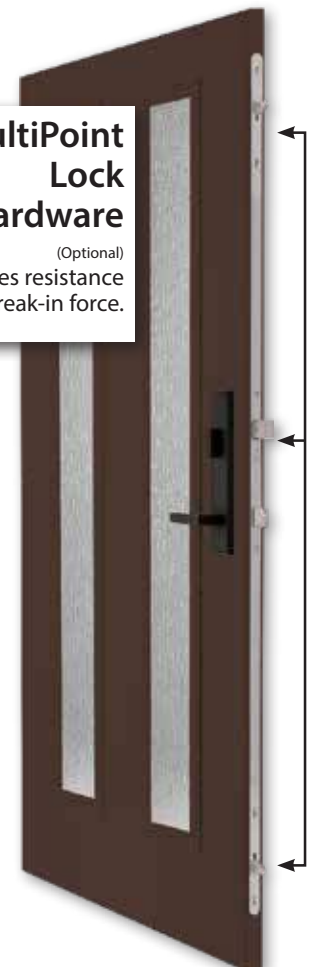

MultiPoint Lock Hardware

(Optional)

Increases resistance against break-in force.