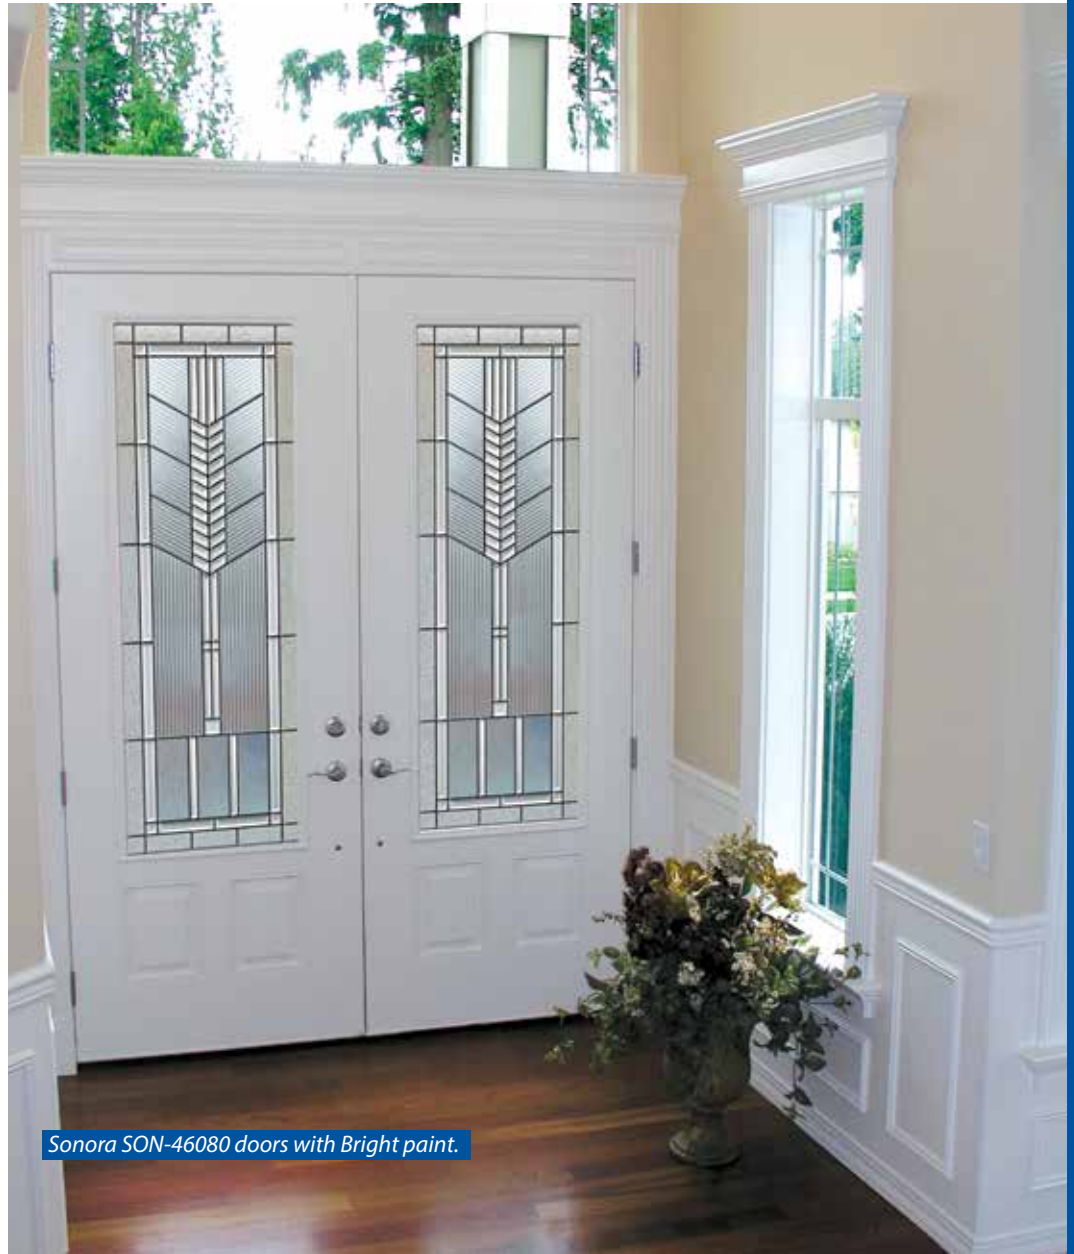

SON-46080
(30 36)

SON-460801P
(30)

SON-24080
(12" & 14")

SON-16080
(12" & 14")

Sonora SON-46080 doors with Bright paint.

Zinc Caming
Standard Low-E with Argon

6/8 & 7/0 Inspire Collection

Inspire SFINS-440 door and (2) SFINS-240 sidelites with Tomato paint.