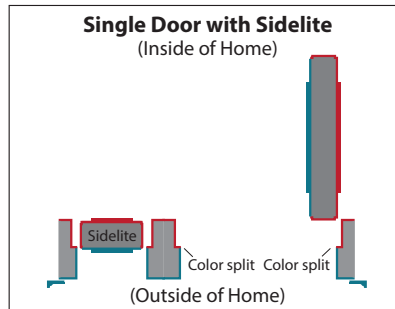

Inswing Split Finish (Optional)

Want one color on the outside of your door to complement your home's exterior and a different color on the inside to match your interior? Codel Doors offers 24 paint and 7 stain colors (see back cover) to customize your door for just the right look. Ask your Codel rep. for information.

Inswing (Exterior View)

Inswing Unit - Split Finish

Color is split at center groove of the proud edge.